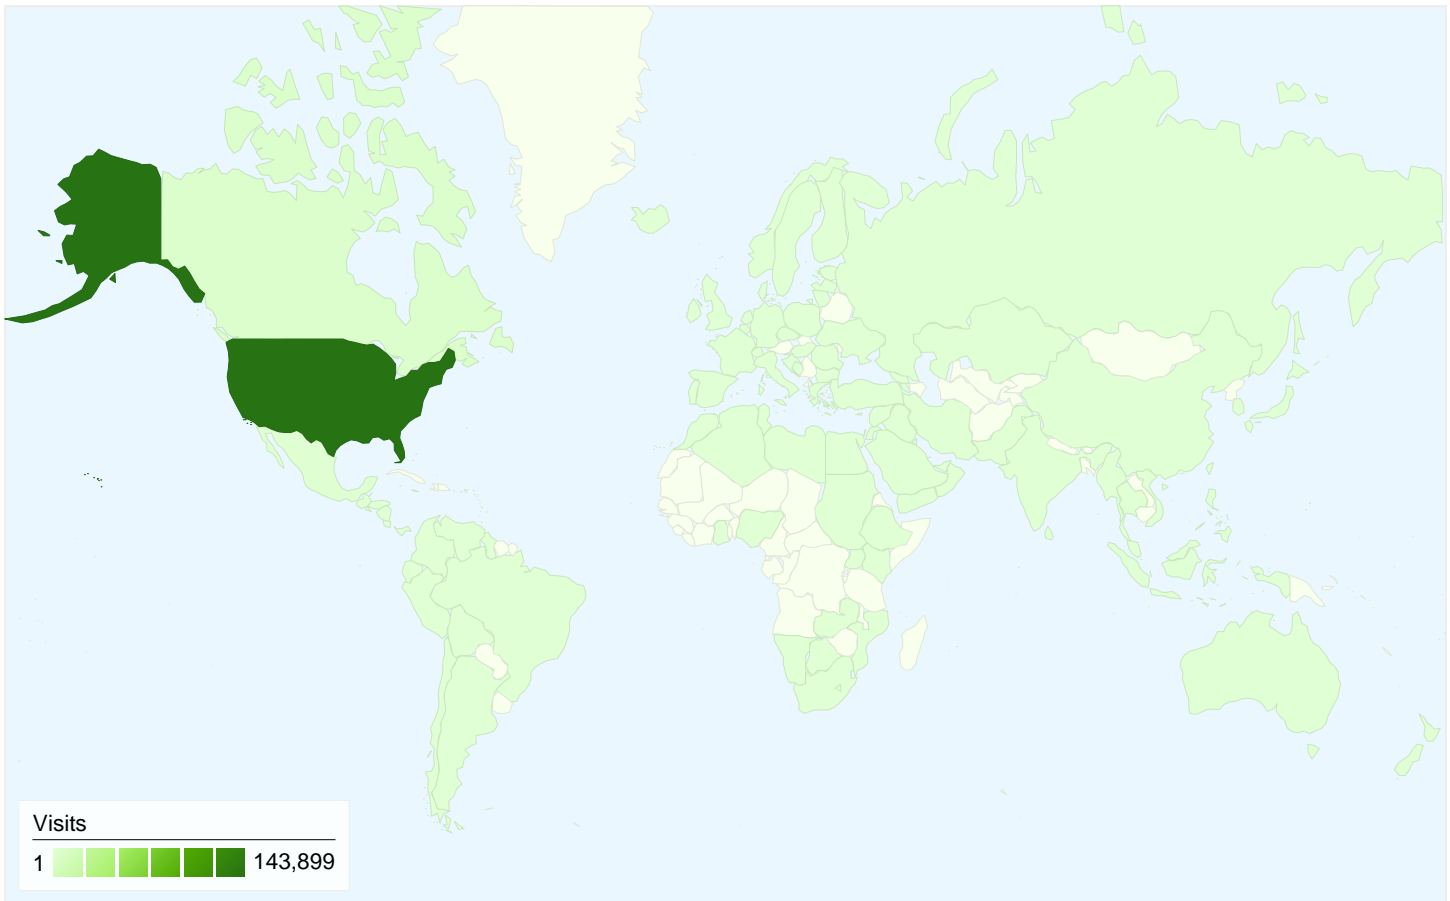

151,739 visits came from 123 countries/territories

Site Usage

Country/Territory	Visits	Pages/Visit	Avg. Time on Site	% New Visits	Bounce Rate
Visits 151,739 % of Site Total: 100.00%	Pages/Visit 2.43 Site Avg: 2.43 (0.00%)	Avg. Time on Site 00:02:19 Site Avg: 00:02:19 (0.00%)	% New Visits 58.16% Site Avg: 58.15% (> 0.00%)	Bounce Rate 62.13% Site Avg: 62.13% (0.00%)	
United States	143,899	2.45	00:02:21	57.93%	61.78%
Canada	3,651	1.86	00:01:41	63.68%	68.78%
Mexico	887	2.37	00:02:12	37.88%	57.84%
(not set)	376	2.29	00:03:01	62.23%	61.97%
New Zealand	300	2.03	00:02:03	55.00%	54.33%
Philippines	297	1.34	00:00:50	54.21%	84.51%
Japan	295	1.65	00:01:30	74.24%	74.92%
Australia	293	1.82	00:01:52	63.82%	69.28%
Malaysia	150	1.40	00:01:43	69.33%	78.67%