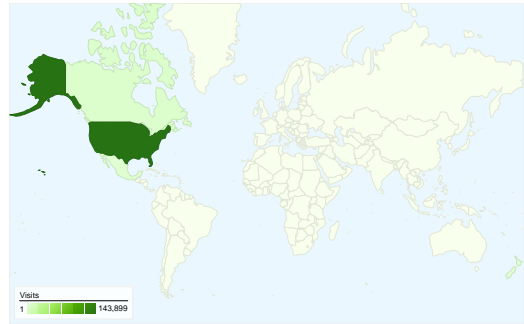

### Site Usage

151,739 Visits

62.13% Bounce Rate

368,467 Pageviews

00:02:19 Avg. Time on Site

2.43 Pages/Visit

58.15% % New Visits

### Traffic Sources Overview

- Referring Sites  
77,288.00 (50.93%)
- Search Engines  
37,291.00 (24.58%)
- Direct Traffic  
37,160.00 (24.49%)

### Map Overlay world

Site Usage

Country/Territory	Visits	Pages/Visit	Avg. Time on Site	% New Visits	Bounce Rate
<b>Visits</b> <b>151,739</b> % of Site Total: 100.00%	<b>Pages/Visit</b> <b>2.43</b> Site Avg: 2.43 (0.00%)	<b>Avg. Time on Site</b> <b>00:02:19</b> Site Avg: 00:02:19 (0.00%)	<b>% New Visits</b> <b>58.16%</b> Site Avg: 58.15% (> 0.00%)	<b>Bounce Rate</b> <b>62.13%</b> Site Avg: 62.13% (0.00%)	
United States	143,899	2.45	00:02:21	57.93%	61.78%
Canada	3,651	1.86	00:01:41	63.68%	68.78%
Mexico	887	2.37	00:02:12	37.88%	57.84%
(not set)	376	2.29	00:03:01	62.23%	61.97%
New Zealand	300	2.03	00:02:03	55.00%	54.33%
Philippines	297	1.34	00:00:50	54.21%	84.51%
Japan	295	1.65	00:01:30	74.24%	74.92%
Australia	293	1.82	00:01:52	63.82%	69.28%
Malaysia	150	1.40	00:01:43	69.33%	78.67%