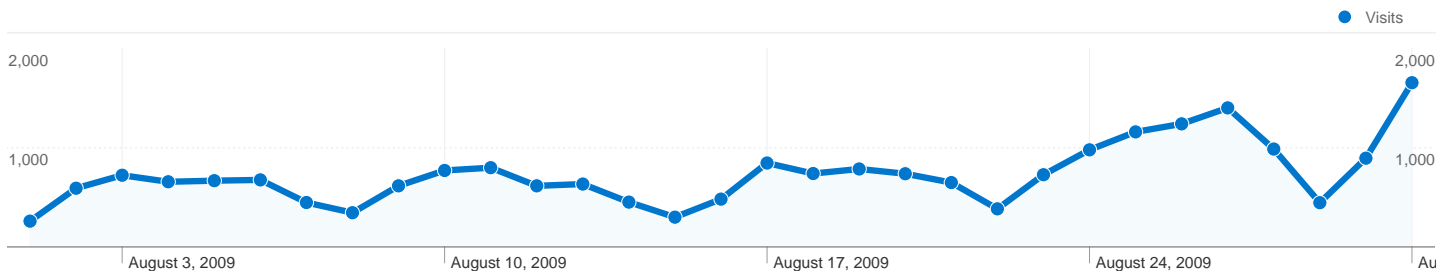

Content Detail:

Pageviews
95

Content Detail:

Pageviews
54

Visitor Loyalty

Count of visits from this visitor including current	Visits that were the visitor's nth visit
1 times	65.57%
2 times	10.65%
3 times	4.85%
4 times	2.84%
5 times	1.98%
6 times	1.38%
7 times	1.20%
8 times	0.93%
9-14 times	3.18%
15-25 times	1.83%
26-50 times	1.32%
51-100 times	0.92%
101-200 times	1.04%
201+ times	2.32%

16,844 people visited this site

22,676 Visits

16,844 Absolute Unique Visitors

46,033 Pageviews

2.03 Average Pageviews

00:01:41 Time on Site

73.04% Bounce Rate

65.55% New Visits

All traffic sources sent a total of 22,676 visits

-  22.80% Direct Traffic
-  41.06% Referring Sites
-  36.15% Search Engines

- Referring Sites
9,310.00 (41.06%)
- Search Engines
8,197.00 (36.15%)
- Direct Traffic
5,169.00 (22.80%)

22,676 visits came from 107 countries/territories

Site Usage

Country/Territory	Visits	Pages/Visit	Avg. Time on Site	% New Visits	Bounce Rate
United States	19,578	2.08	00:01:44	64.38%	73.10%
Australia	707	1.63	00:01:26	59.12%	74.40%
New Zealand	638	1.65	00:01:25	77.27%	67.24%
Mexico	273	1.90	00:01:20	59.71%	65.57%
Philippines	197	1.82	00:01:43	83.25%	69.04%
Canada	192	1.92	00:00:45	77.60%	75.52%
Singapore	151	1.57	00:01:16	64.90%	78.81%
Malaysia	108	1.28	00:01:01	81.48%	80.56%
India	86	1.73	00:01:13	94.19%	80.23%