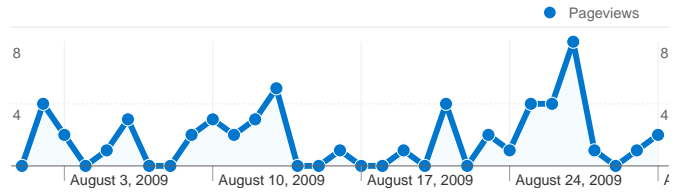

Site Usage

22,676 Visits	73.04% Bounce Rate
46,033 Pageviews	00:01:41 Avg. Time on Site
2.03 Pages/Visit	65.55% % New Visits

Visitors Overview

Map Overlay world

Traffic Sources Overview

Content Overview

Pages	Pageviews	% Pageviews
/resources/cm/mlcitationsss	9,988	21.70%
/resources/cm/apacitations	8,147	17.70%
/	6,282	13.65%
/resources/cm/mlcitationse	2,509	5.45%
/front-page	1,279	2.78%

Content Detail:

Pageviews
95

Content Detail:

Pageviews
54

Visitor Loyalty

Count of visits from this visitor including current	Visits that were the visitor's nth visit
1 times	65.57%
2 times	10.65%
3 times	4.85%
4 times	2.84%
5 times	1.98%
6 times	1.38%
7 times	1.20%
8 times	0.93%
9-14 times	3.18%
15-25 times	1.83%
26-50 times	1.32%
51-100 times	0.92%
101-200 times	1.04%
201+ times	2.32%

16,844 people visited this site

22,676 Visits

16,844 Absolute Unique Visitors

46,033 Pageviews

2.03 Average Pageviews

00:01:41 Time on Site

73.04% Bounce Rate

65.55% New Visits

54 Pageviews

37 Unique Views

00:00:23 Time on Page

100.00% Bounce Rate

14.81% % Exit

\$0.00 \$ Index

Most visits repeated: 1 times

Count of visits from this visitor including current	Visits that were the visitor's nth visit	Percentage of all visits
1 times	14,868.00	 65.57%
2 times	2,414.00	 10.65%
3 times	1,100.00	 4.85%
4 times	643.00	 2.84%
5 times	449.00	 1.98%
6 times	314.00	 1.38%
7 times	272.00	 1.20%
8 times	210.00	 0.93%
9-14 times	722.00	 3.18%
15-25 times	416.00	 1.83%
26-50 times	299.00	 1.32%
51-100 times	209.00	 0.92%
101-200 times	235.00	 1.04%
201+ times	525.00	 2.32%