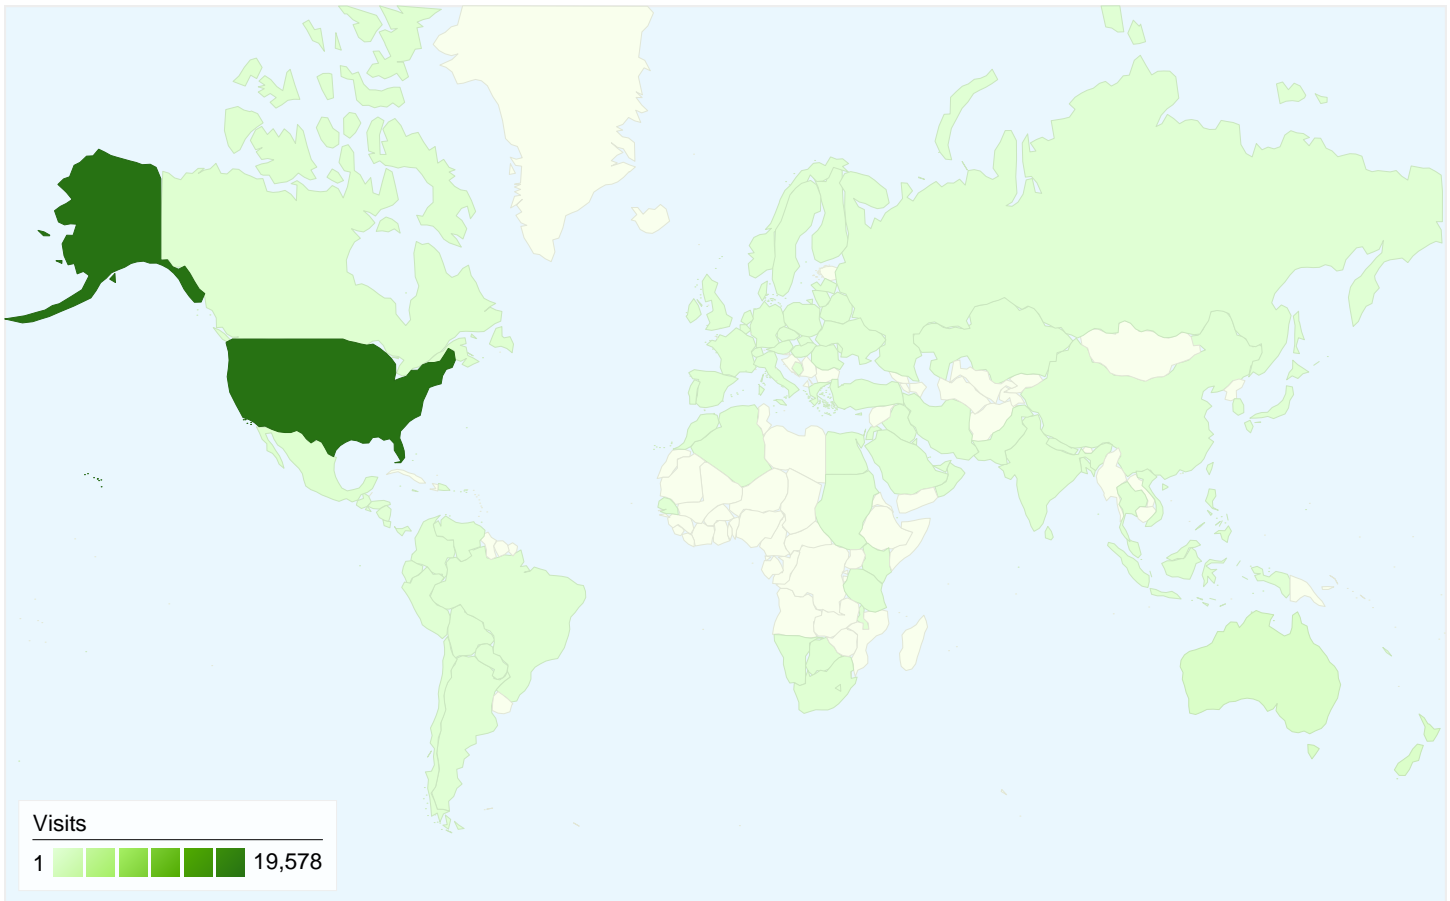

16,844 people visited this site

22,676 Visits

16,844 Absolute Unique Visitors

46,033 Pageviews

2.03 Average Pageviews

00:01:41 Time on Site

73.04% Bounce Rate

65.55% New Visits

All traffic sources sent a total of 22,676 visits

-  22.80% Direct Traffic
-  41.06% Referring Sites
-  36.15% Search Engines

- Referring Sites
9,310.00 (41.06%)
- Search Engines
8,197.00 (36.15%)
- Direct Traffic
5,169.00 (22.80%)

22,676 visits came from 107 countries/territories

Site Usage

Country/Territory	Visits	Pages/Visit	Avg. Time on Site	% New Visits	Bounce Rate
United States	19,578	2.08	00:01:44	64.38%	73.10%
Australia	707	1.63	00:01:26	59.12%	74.40%
New Zealand	638	1.65	00:01:25	77.27%	67.24%
Mexico	273	1.90	00:01:20	59.71%	65.57%
Philippines	197	1.82	00:01:43	83.25%	69.04%
Canada	192	1.92	00:00:45	77.60%	75.52%
Singapore	151	1.57	00:01:16	64.90%	78.81%
Malaysia	108	1.28	00:01:01	81.48%	80.56%
India	86	1.73	00:01:13	94.19%	80.23%