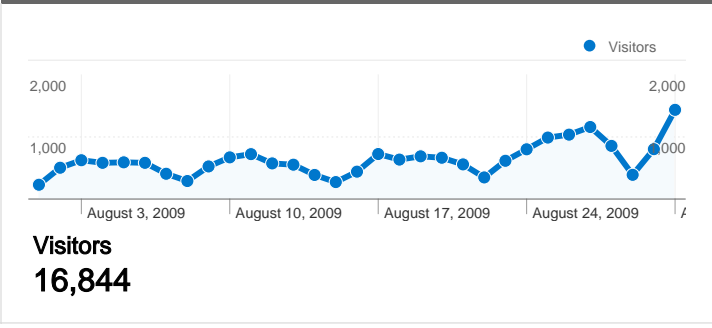

Site Usage

22,676 Visits	73.04% Bounce Rate
46,033 Pageviews	00:01:41 Avg. Time on Site
2.03 Pages/Visit	65.55% % New Visits

Visitors Overview

Map Overlay world

Traffic Sources Overview

Content Overview

Pages	Pageviews	% Pageviews
/resources/cm/mlcitationsss	9,988	21.70%
/resources/cm/apacitations	8,147	17.70%
/	6,282	13.65%
/resources/cm/mlcitationse	2,509	5.45%
/front-page	1,279	2.78%

Content Detail:

Pageviews
95

Content Detail:

Pageviews
54

Visitor Loyalty

Count of visits from this visitor including current	Visits that were the visitor's nth visit
1 times	65.57%
2 times	10.65%
3 times	4.85%
4 times	2.84%
5 times	1.98%
6 times	1.38%
7 times	1.20%
8 times	0.93%
9-14 times	3.18%
15-25 times	1.83%
26-50 times	1.32%
51-100 times	0.92%
101-200 times	1.04%
201+ times	2.32%

16,844 people visited this site

22,676 Visits

16,844 Absolute Unique Visitors

46,033 Pageviews

2.03 Average Pageviews

00:01:41 Time on Site

73.04% Bounce Rate

65.55% New Visits

54 Pageviews

37 Unique Views

00:00:23 Time on Page

100.00% Bounce Rate

14.81% % Exit

\$0.00 \$ Index

Most visits repeated: 1 times

Count of visits from this visitor including current	Visits that were the visitor's nth visit	Percentage of all visits
1 times	14,868.00	 65.57%
2 times	2,414.00	 10.65%
3 times	1,100.00	 4.85%
4 times	643.00	 2.84%
5 times	449.00	 1.98%
6 times	314.00	 1.38%
7 times	272.00	 1.20%
8 times	210.00	 0.93%
9-14 times	722.00	 3.18%
15-25 times	416.00	 1.83%
26-50 times	299.00	 1.32%
51-100 times	209.00	 0.92%
101-200 times	235.00	 1.04%
201+ times	525.00	 2.32%