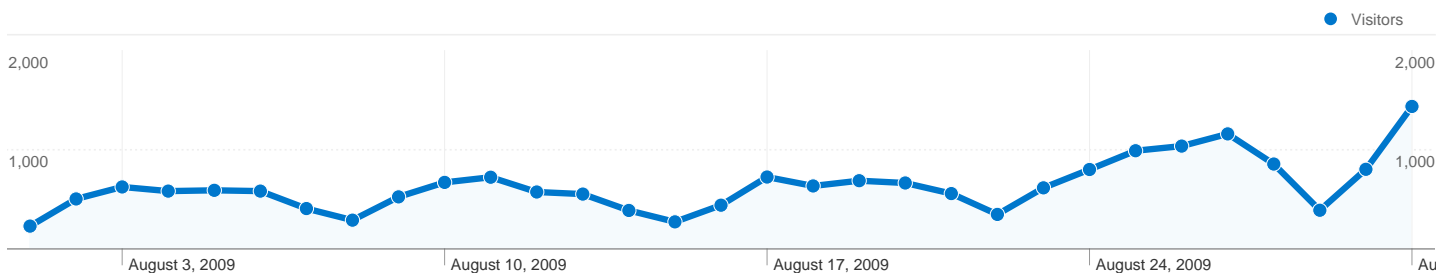

Site Usage

22,676 Visits	73.04% Bounce Rate
46,033 Pageviews	00:01:41 Avg. Time on Site
2.03 Pages/Visit	65.55% % New Visits

Visitors Overview

Map Overlay world

Traffic Sources Overview

Content Overview

Pages	Pageviews	% Pageviews
/resources/cm/mlcitationsss	9,988	21.70%
/resources/cm/apacitations	8,147	17.70%
/	6,282	13.65%
/resources/cm/mlcitationse	2,509	5.45%
/front-page	1,279	2.78%

Content Detail:

Pageviews
95

Content Detail:

Pageviews
54

Visitor Loyalty

Count of visits from this visitor including current	Visits that were the visitor's nth visit
1 times	65.57%
2 times	10.65%
3 times	4.85%
4 times	2.84%
5 times	1.98%
6 times	1.38%
7 times	1.20%
8 times	0.93%
9-14 times	3.18%
15-25 times	1.83%
26-50 times	1.32%
51-100 times	0.92%
101-200 times	1.04%
201+ times	2.32%

16,844 people visited this site

22,676 Visits

16,844 Absolute Unique Visitors

46,033 Pageviews

2.03 Average Pageviews

00:01:41 Time on Site

73.04% Bounce Rate

65.55% New Visits

22,676 visits came from 107 countries/territories

Site Usage

Country/Territory	Visits	Pages/Visit	Avg. Time on Site	% New Visits	Bounce Rate
United States	19,578	2.08	00:01:44	64.38%	73.10%
Australia	707	1.63	00:01:26	59.12%	74.40%
New Zealand	638	1.65	00:01:25	77.27%	67.24%
Mexico	273	1.90	00:01:20	59.71%	65.57%
Philippines	197	1.82	00:01:43	83.25%	69.04%
Canada	192	1.92	00:00:45	77.60%	75.52%
Singapore	151	1.57	00:01:16	64.90%	78.81%
Malaysia	108	1.28	00:01:01	81.48%	80.56%
India	86	1.73	00:01:13	94.19%	80.23%