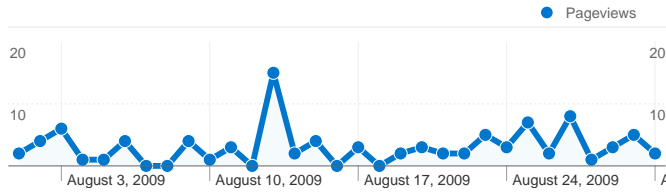

Site Usage

22,676 Visits	73.04% Bounce Rate
46,033 Pageviews	00:01:41 Avg. Time on Site
2.03 Pages/Visit	65.55% % New Visits

Visitors Overview

Map Overlay world

Traffic Sources Overview

Content Overview

Pages	Pageviews	% Pageviews
/resources/cm/mlcitationsss	9,988	21.70%
/resources/cm/apacitations	8,147	17.70%
/	6,282	13.65%
/resources/cm/mlcitationse	2,509	5.45%
/front-page	1,279	2.78%

Content Detail:

Pageviews
95

Content Detail:

Pageviews
54

Visitor Loyalty

Count of visits from this visitor including current	Visits that were the visitor's nth visit
1 times	65.57%
2 times	10.65%
3 times	4.85%
4 times	2.84%
5 times	1.98%
6 times	1.38%
7 times	1.20%
8 times	0.93%
9-14 times	3.18%
15-25 times	1.83%
26-50 times	1.32%
51-100 times	0.92%
101-200 times	1.04%
201+ times	2.32%

16,844 people visited this site

22,676 Visits

16,844 Absolute Unique Visitors

46,033 Pageviews

2.03 Average Pageviews

00:01:41 Time on Site

73.04% Bounce Rate

65.55% New Visits

54 Pageviews

37 Unique Views

00:00:23 Time on Page

100.00% Bounce Rate

14.81% % Exit

\$0.00 \$ Index

Most visits repeated: 1 times

Count of visits from this visitor including current	Visits that were the visitor's nth visit	Percentage of all visits
1 times	14,868.00	 65.57%
2 times	2,414.00	 10.65%
3 times	1,100.00	 4.85%
4 times	643.00	 2.84%
5 times	449.00	 1.98%
6 times	314.00	 1.38%
7 times	272.00	 1.20%
8 times	210.00	 0.93%
9-14 times	722.00	 3.18%
15-25 times	416.00	 1.83%
26-50 times	299.00	 1.32%
51-100 times	209.00	 0.92%
101-200 times	235.00	 1.04%
201+ times	525.00	 2.32%