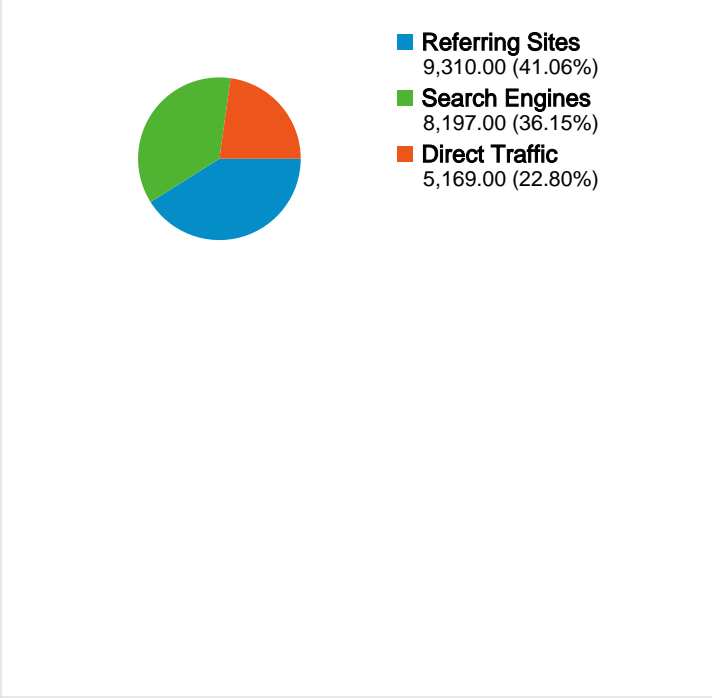

Site Usage

22,676 Visits	73.04% Bounce Rate
46,033 Pageviews	00:01:41 Avg. Time on Site
2.03 Pages/Visit	65.55% % New Visits

Visitors Overview

Map Overlay world

Traffic Sources Overview

Content Overview

Pages	Pageviews	% Pageviews
/resources/cm/mlcitationsss	9,988	21.70%
/resources/cm/apacitations	8,147	17.70%
/	6,282	13.65%
/resources/cm/mlcitationse	2,509	5.45%
/front-page	1,279	2.78%

Content Detail:

Pageviews
95

Content Detail:

Pageviews
54

Visitor Loyalty

Count of visits from this visitor including current	Visits that were the visitor's nth visit
1 times	65.57%
2 times	10.65%
3 times	4.85%
4 times	2.84%
5 times	1.98%
6 times	1.38%
7 times	1.20%
8 times	0.93%
9-14 times	3.18%
15-25 times	1.83%
26-50 times	1.32%
51-100 times	0.92%
101-200 times	1.04%
201+ times	2.32%

16,844 people visited this site

22,676 Visits

16,844 Absolute Unique Visitors

46,033 Pageviews

2.03 Average Pageviews

00:01:41 Time on Site

73.04% Bounce Rate

65.55% New Visits

All traffic sources sent a total of 22,676 visits

-  22.80% Direct Traffic
-  41.06% Referring Sites
-  36.15% Search Engines

- Referring Sites
9,310.00 (41.06%)
- Search Engines
8,197.00 (36.15%)
- Direct Traffic
5,169.00 (22.80%)