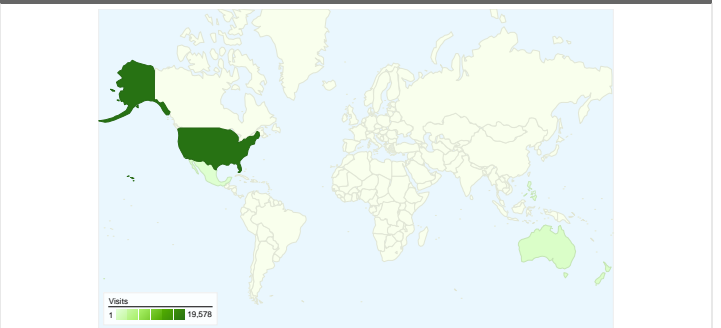

Site Usage

22,676 Visits	73.04% Bounce Rate
46,033 Pageviews	00:01:41 Avg. Time on Site
2.03 Pages/Visit	65.55% % New Visits

Visitors Overview

Map Overlay world

Traffic Sources Overview

Content Overview

Pages	Pageviews	% Pageviews
/resources/cm/mlcitationsss	9,988	21.70%
/resources/cm/apacitations	8,147	17.70%
/	6,282	13.65%
/resources/cm/mlcitationse	2,509	5.45%
/front-page	1,279	2.78%

Content Detail:

Pageviews
95

Content Detail:

Pageviews
54

Visitor Loyalty

Count of visits from this visitor including current	Visits that were the visitor's nth visit
1 times	65.57%
2 times	10.65%
3 times	4.85%
4 times	2.84%
5 times	1.98%
6 times	1.38%
7 times	1.20%
8 times	0.93%
9-14 times	3.18%
15-25 times	1.83%
26-50 times	1.32%
51-100 times	0.92%
101-200 times	1.04%
201+ times	2.32%

All traffic sources sent a total of 22,676 visits

-  22.80% Direct Traffic
-  41.06% Referring Sites
-  36.15% Search Engines

- Referring Sites
9,310.00 (41.06%)
- Search Engines
8,197.00 (36.15%)
- Direct Traffic
5,169.00 (22.80%)

22,676 visits came from 107 countries/territories

Site Usage

Country/Territory	Visits	Pages/Visit	Avg. Time on Site	% New Visits	Bounce Rate
United States	19,578	2.08	00:01:44	64.38%	73.10%
Australia	707	1.63	00:01:26	59.12%	74.40%
New Zealand	638	1.65	00:01:25	77.27%	67.24%
Mexico	273	1.90	00:01:20	59.71%	65.57%
Philippines	197	1.82	00:01:43	83.25%	69.04%
Canada	192	1.92	00:00:45	77.60%	75.52%
Singapore	151	1.57	00:01:16	64.90%	78.81%
Malaysia	108	1.28	00:01:01	81.48%	80.56%
India	86	1.73	00:01:13	94.19%	80.23%