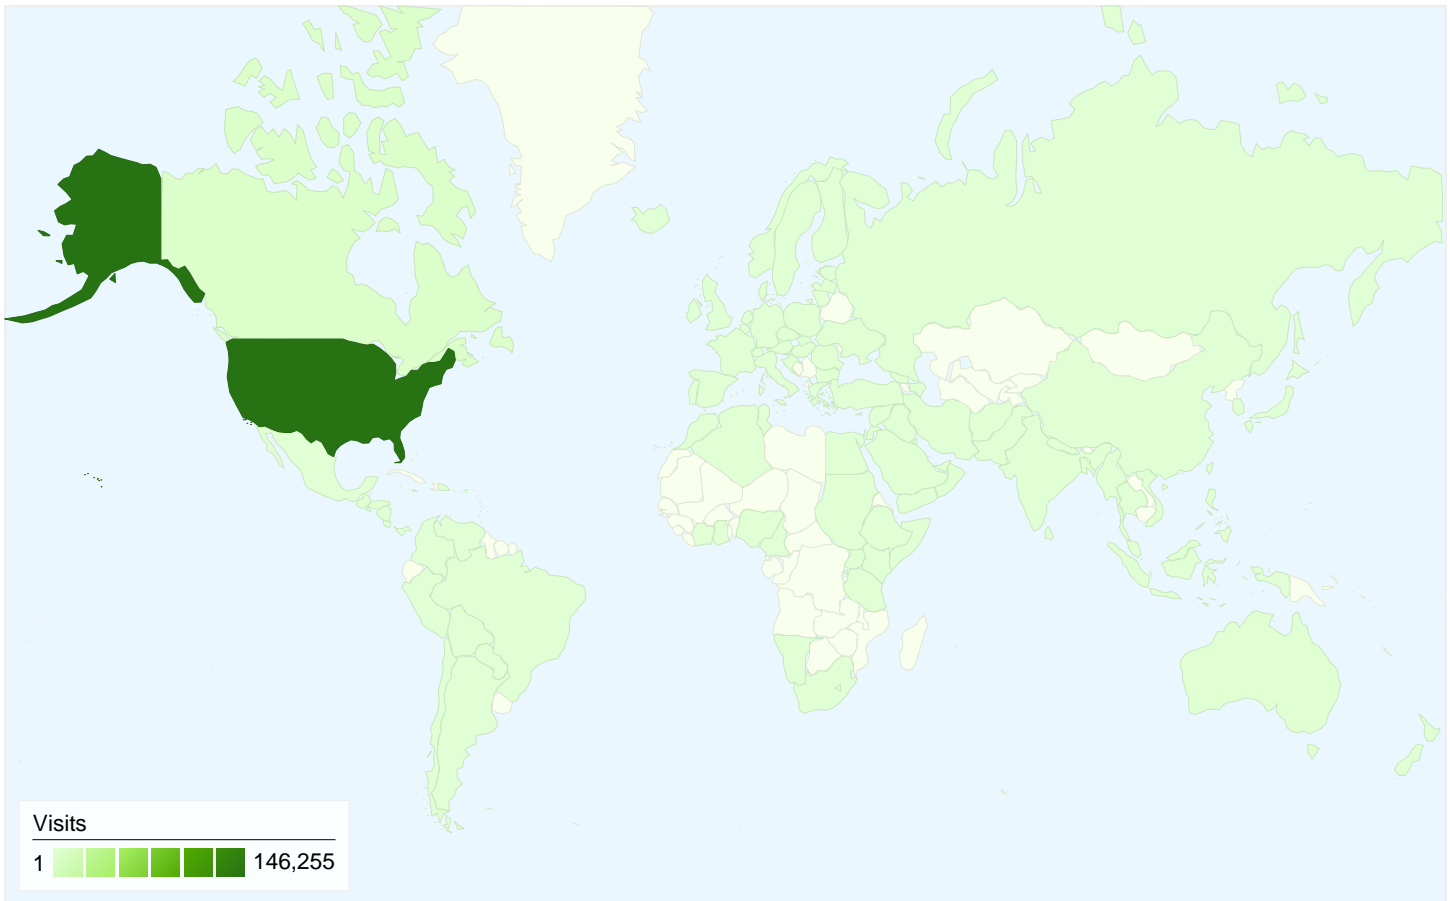

All traffic sources sent a total of 154,267 visits

22.33% Direct Traffic

44.26% Referring Sites

33.41% Search Engines

- **Referring Sites**
68,280.00 (44.26%)
- **Search Engines**
51,540.00 (33.41%)
- **Direct Traffic**
34,446.00 (22.33%)
- **Other**
1 (> 0.00%)

Top Traffic Sources

Sources	Visits	% visits
google (organic)	46,184	29.94%
(direct) ((none))	34,446	22.33%
ncwiseowl.org (referral)	10,566	6.85%
ncwiseowl.com (referral)	3,175	2.06%
yahoo (organic)	3,070	1.99%

Keywords	Visits	% visits
apa citation machine	11,576	22.46%
citation maker	8,270	16.05%
oslis	3,919	7.60%
apa citation maker	3,800	7.37%
apa citation	3,370	6.54%

154,267 visits came from 123 countries/territories

Site Usage

Visits	Pages/Visit	Avg. Time on Site	% New Visits	Bounce Rate	
154,267 % of Site Total: 100.00%	1.95 Site Avg: 1.95 (0.00%)	00:02:04 Site Avg: 00:02:04 (0.00%)	61.72% Site Avg: 61.74% (-0.02%)	67.04% Site Avg: 67.04% (0.00%)	
Country/Territory	Visits	Pages/Visit	Avg. Time on Site	% New Visits	Bounce Rate
United States	146,255	1.97	00:02:06	61.32%	66.71%
Canada	3,942	1.62	00:01:38	66.57%	70.40%
Malaysia	743	1.37	00:01:24	65.01%	79.81%
Australia	435	1.73	00:01:10	78.85%	73.33%
Mexico	409	1.77	00:02:51	57.95%	69.19%
Hong Kong	240	1.34	00:01:05	47.50%	83.33%
United Kingdom	197	1.88	00:01:01	82.23%	77.16%
Japan	188	1.37	00:01:02	66.49%	83.51%
(not set)	168	1.80	00:01:58	70.24%	70.83%
Germany	155	1.59	00:01:34	77.42%	69.03%